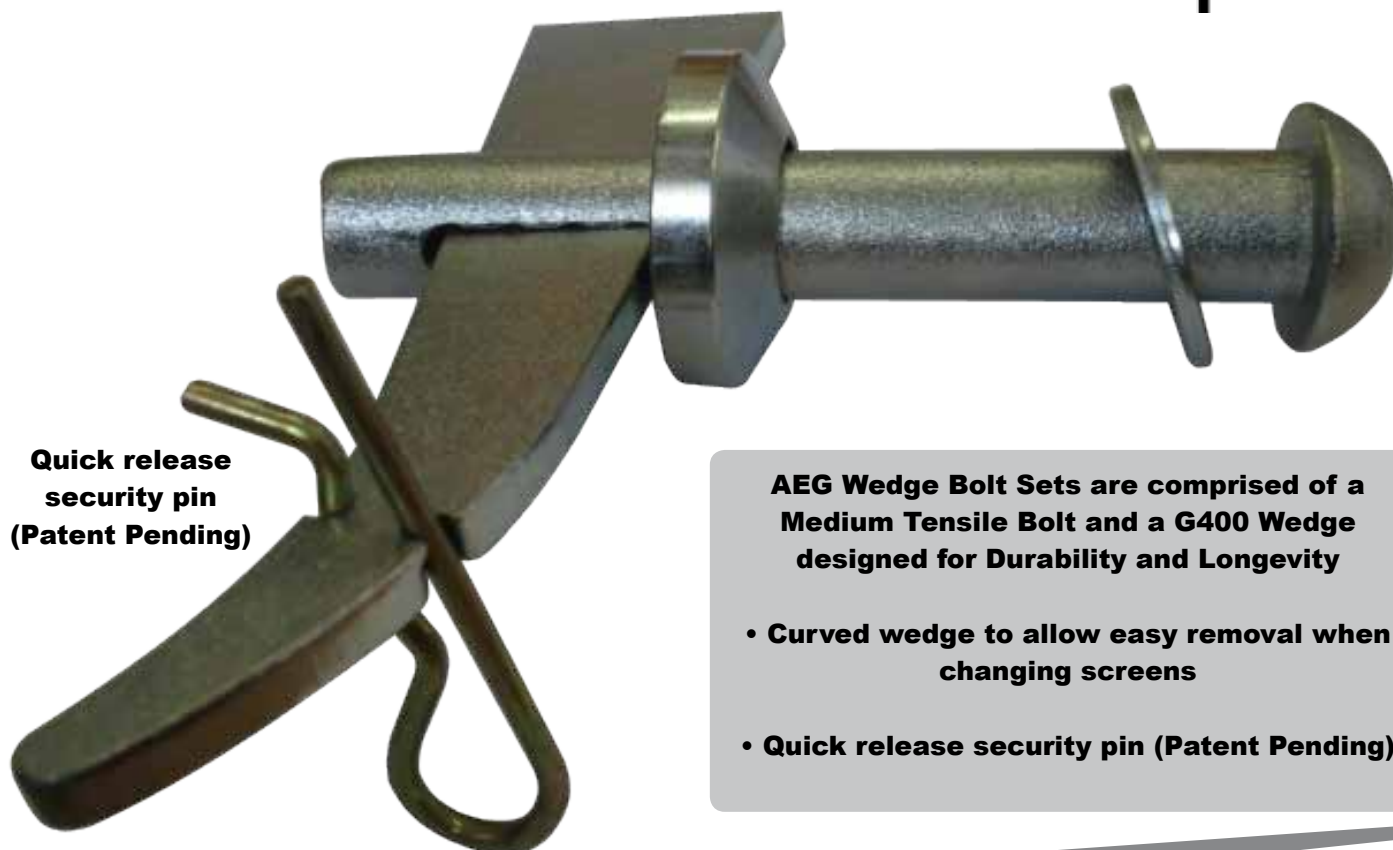

For more information on our products and services visit our website at www.advanced-engineering-group.com

Wedge Bolt Sets

Vibrating Screen Wedge Clamp Bolts - Ex-Stock		
Reference Code	Product Description	Sale Unit
WEDGE20STD [130mm Bolt]	20mm Wedge Bolt Set	Per Set
WEDGE20LONG [150mm Bolt]	20mm Wedge Bolt Set	Per Set
WEDGE16	16mm Wedge Bolt Set	Per Set

Quick release security pin (Patent Pending)

AEG Wedge Bolt Sets are comprised of a Medium Tensile Bolt and a G400 Wedge designed for Durability and Longevity

- **Curved wedge to allow easy removal when changing screens**
- **Quick release security pin (Patent Pending)**