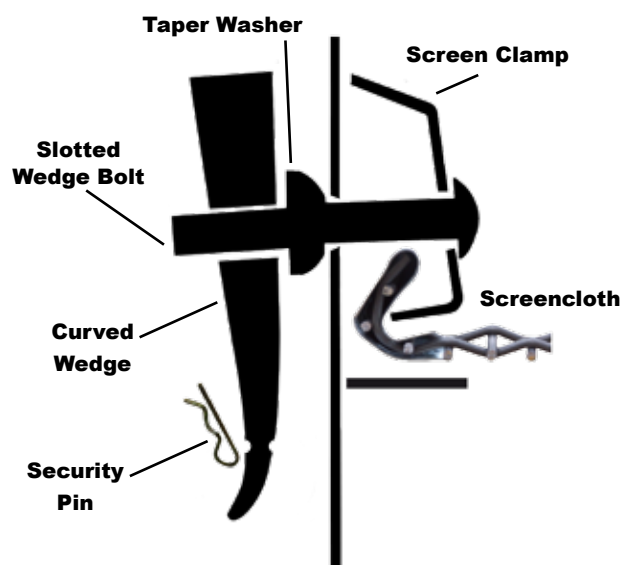

For more information on our products and services visit our website at www.advanced-engineering-group.com

Wedge Bolt Sets

Vibrating Screen Wedge Clamp Bolts - Ex-Stock		
Reference Code	Product Description	Sale Unit
WEDGE20STD [130mm Bolt]	20mm Wedge Bolt Set	Per Set
WEDGE20LONG [150mm Bolt]	20mm Wedge Bolt Set	Per Set
WEDGE16	16mm Wedge Bolt Set	Per Set

Quick release security pin (Patent Pending)

AEG Wedge Bolt Sets are comprised of a Medium Tensile Bolt and a G400 Wedge designed for Durability and Longevity

- **Curved wedge to allow easy removal when changing screens**
- **Quick release security pin (Patent Pending)**